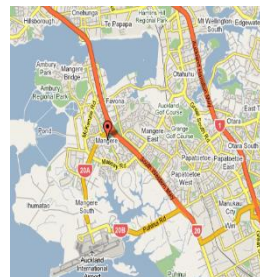

Tauranga Service & Rate Guide

As at 31st October 2016

Tauranga – point to point, sprint

Service	1-15kgs
40 mins	\$10.33
60 mins	\$8.05
90 mins	\$7.33
2 hours	\$6.64
Thrifty Service *	\$5.00

40 mins is based on a 5km radius
 *Thrifty service is an all-day service
 City limits only, up to 15kg, 0.05m³

Local Town

\$6.49, up to 15kg, 0.05m³

Katikati	Matamata	Omokoroa	Te Puke
----------	----------	----------	---------

Outer Area

\$8.47, up to 15kg, 0.05m³

Cambridge	Hamilton	Huntly	Morrinsville
Ngaruawahia	Te Awamutu	Te Kauwhata	

South Auckland

\$19.52, up to 15kg, 0.05m³

Additional services

Price by application, contact us for a quote

- NZ wide – A4 sized satchel
- 24 hours' direct driver & fly services

All prices are GST exclusive

Multiple items on the one pick up to the same address are **charged at half price** – only areas that Metro Urgent Service

Longest length we can take is 2.4 meters